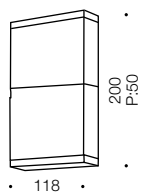

Specifications

Type	Exterior
Light Source	LED
Lumen	960
Colour Temp	4000k
Wattage	12w
Dimmable	No
CRI	>80
Power Factor	>0.9
Beam Angle	180
Warranty	3 years*

Colours

Measurements

Titan

Codes

Nariko EX12-TN84